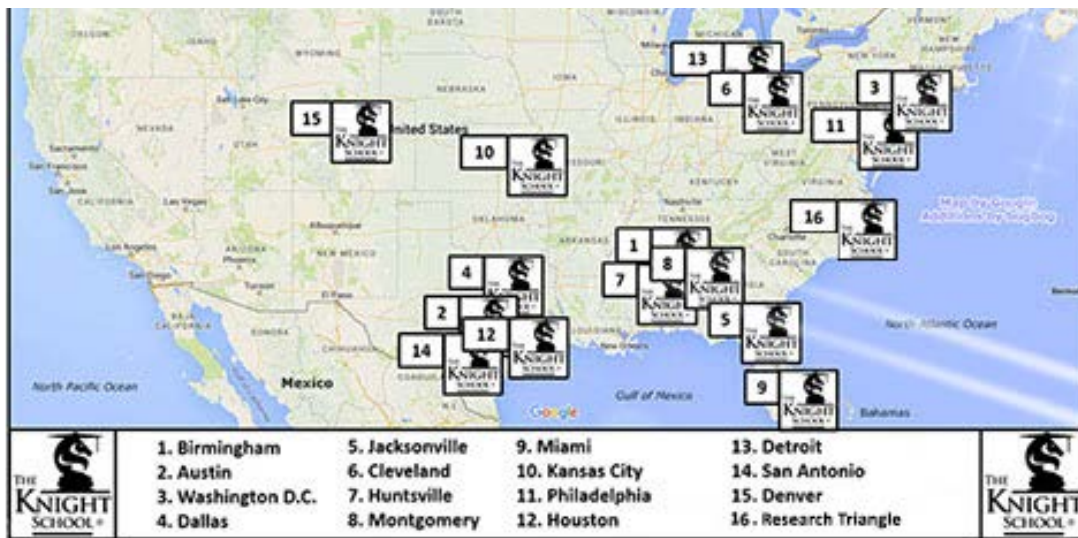

**LITTLE
GENIUSES**

Preschool Chess? Oh, Yes!

**CHESS
NUTS!**

Kindergarten-Only!

**THE KNIGHT
SCHOOL**

Elementary Chess Party!

**THE
VARSITY**

City-Wide Advanced Class!

JOIN OUR FUN CHESS PARTY!

BEGINNER-WELCOMING, STATE-CHAMP, ZANY-FUN, PARTY-BASED, KID-CENTERED, HIGH-ENERGY CHESS TACTIC TRAINING!

WWW.THEKNIGHTSCHOOL.COM

**SCAN TO VISIT
OUR WEBSITE!**

**CLICK "ENROLL" AT
WWW.THEKNIGHTSCHOOL.COM
OR QUICK "ENROLL"
RIGHT HERE!**